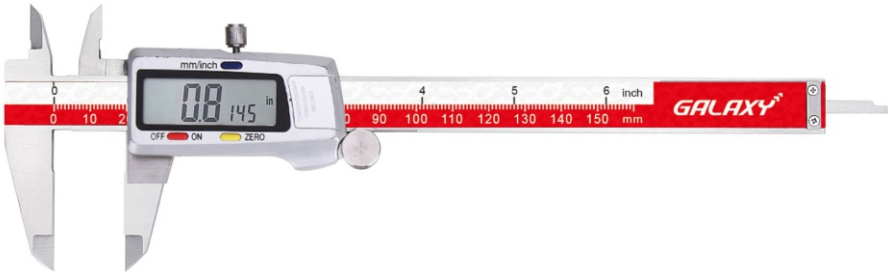

Digital Vernier Caliper

SALIENT FEATURES:

- Large display
- Made of REAL hardened stainless steel of grade 4CR13
- High quality of workmanship ensures perfect jaws and groves
- Packed in sturdy storage box

SPECIFICATIONS:

Model	DVC-R-150	DVC-R-200	DVC-R-300
Make	Galaxy	Galaxy	Galaxy
Range	150 mm / 6"	200 mm / 8"	300 mm / 12"
Resolution	0.01 mm	0.01 mm	0.01 mm
Units	mm, inch	mm, inch	mm, inch
Battery	1 x LR 44	1 x LR 44	1 x LR 44
Material	Real hardened Stainless Steel 4CR13		
Weight	0.35 kg	0.4 kg	0.7 kg